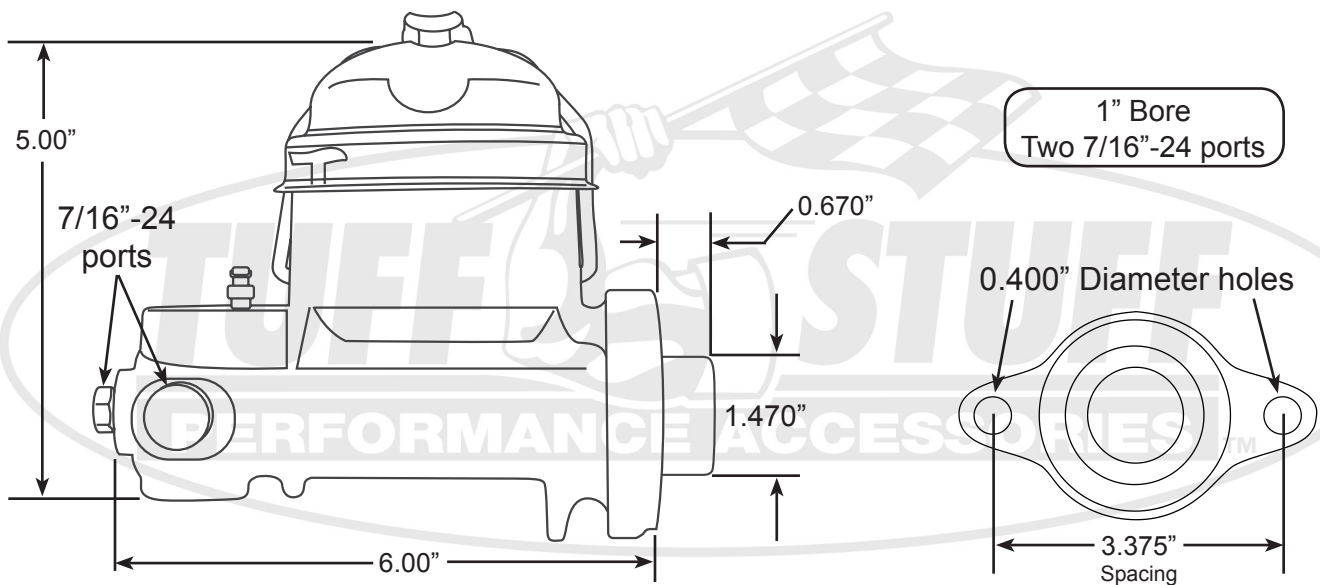

MASTER CYLINDER DIMENSIONS

Ford 2017 Master Cylinder

GM 2150 Master Cylinder

MASTER CYLINDER DIMENSIONS

Universal & Corvette 2018, 2019, 2020, 2021, 2071, 2072

2018 & 2019 1" Bore 1/2"-20 & 9/16"-18 driver side ports	2020 & 2021 1" Bore Two 3/8"-24 ports on both sides	2071 & 2072 1-1/8" Bore 1/2"-20 & 9/16"-18 driver side ports
--	---	--

Aluminum Smoothie 2023, 2024, 2025, 2026, 2027, 2028

2023 & 2024 1" Bore 1/2"-20 & 9/16"-18 driver side ports	2025 & 2026 1" Bore Two 3/8"-24 ports on both sides	2027 & 2028 1-1/8" Bore 1/2"-20 & 9/16"-18 driver side ports
--	---	--