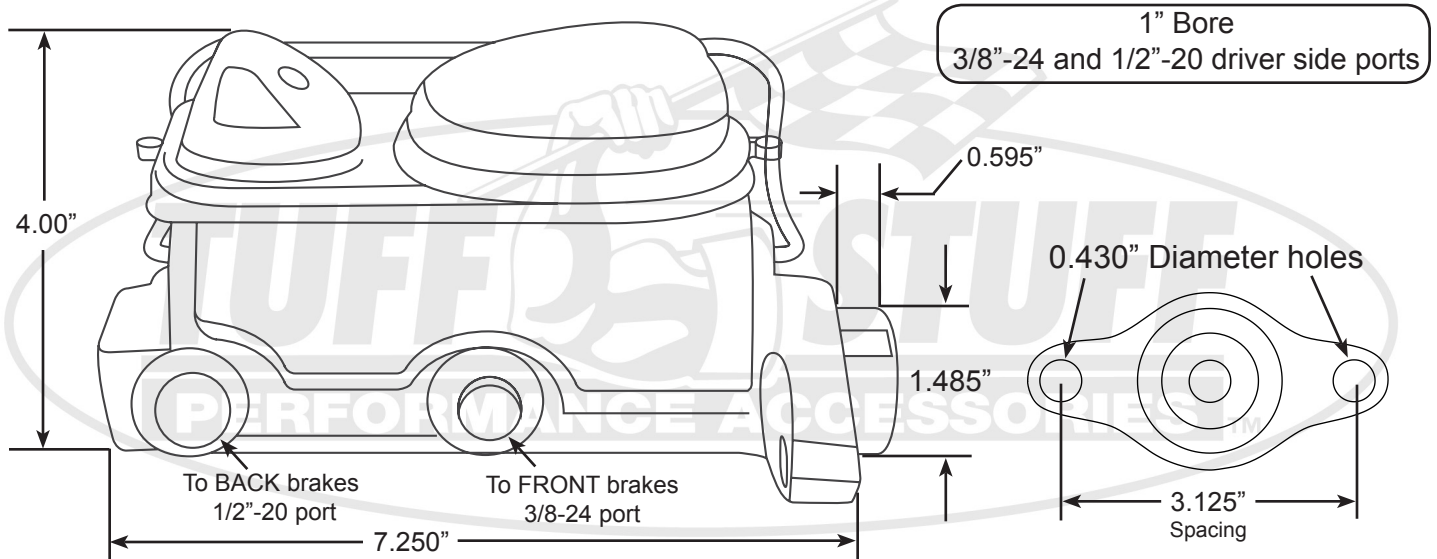

MASTER CYLINDER DIMENSIONS

Ford 2017 Master Cylinder

GM 2150 Master Cylinder

MASTER CYLINDER DIMENSIONS

Universal & Corvette 2018, 2019, 2020, 2021, 2071, 2072

2018 & 2019 1" Bore 1/2"-20 & 9/16"-18 driver side ports	2020 & 2021 1" Bore Two 3/8"-24 ports on both sides	2071 & 2072 1-1/8" Bore 1/2"-20 & 9/16"-18 driver side ports
--	---	--

Aluminum Smoothie 2023, 2024, 2025, 2026, 2027, 2028

2023 & 2024 1" Bore 1/2"-20 & 9/16"-18 driver side ports	2025 & 2026 1" Bore Two 3/8"-24 ports on both sides	2027 & 2028 1-1/8" Bore 1/2"-20 & 9/16"-18 driver side ports
--	---	--