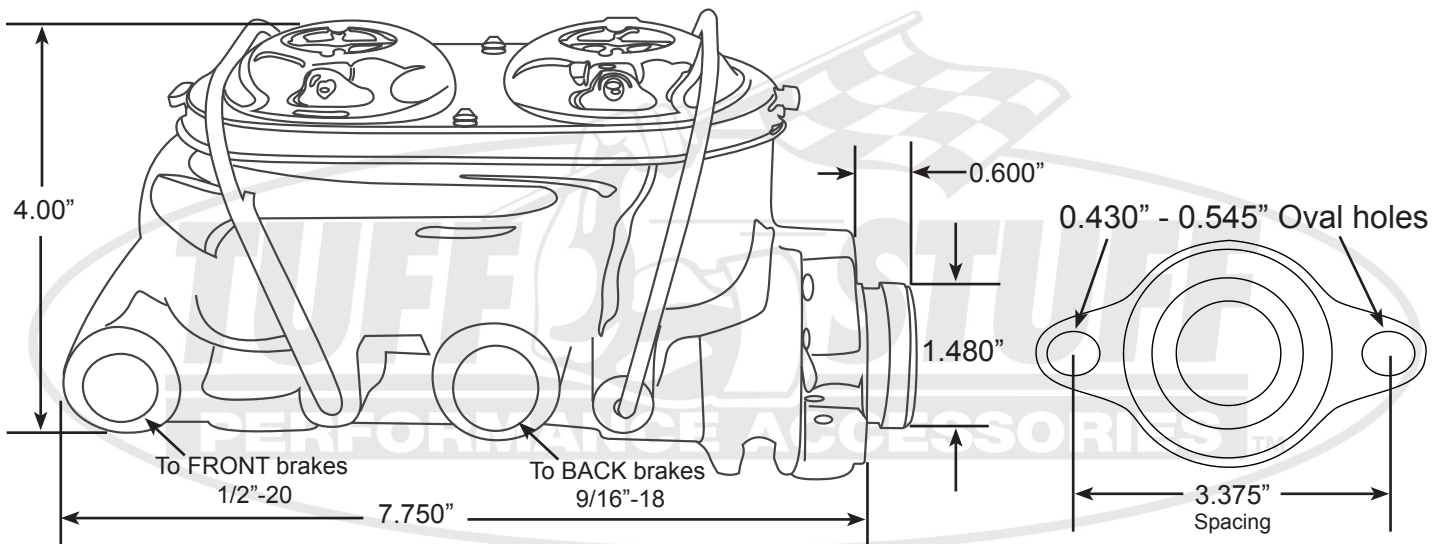

MASTER CYLINDER DIMENSIONS

Ford 2017 Master Cylinder

GM 2150 Master Cylinder

MASTER CYLINDER DIMENSIONS

Universal & Corvette 2018, 2019, 2020, 2021, 2071, 2072

2018 & 2019 1" Bore 1/2"-20 & 9/16"-18 driver side ports	2020 & 2021 1" Bore Two 3/8"-24 ports on both sides	2071 & 2072 1-1/8" Bore 1/2"-20 & 9/16"-18 driver side ports
--	---	--

Aluminum Smoothie 2023, 2024, 2025, 2026, 2027, 2028

2023 & 2024 1" Bore 1/2"-20 & 9/16"-18 driver side ports	2025 & 2026 1" Bore Two 3/8"-24 ports on both sides	2027 & 2028 1-1/8" Bore 1/2"-20 & 9/16"-18 driver side ports
--	---	--