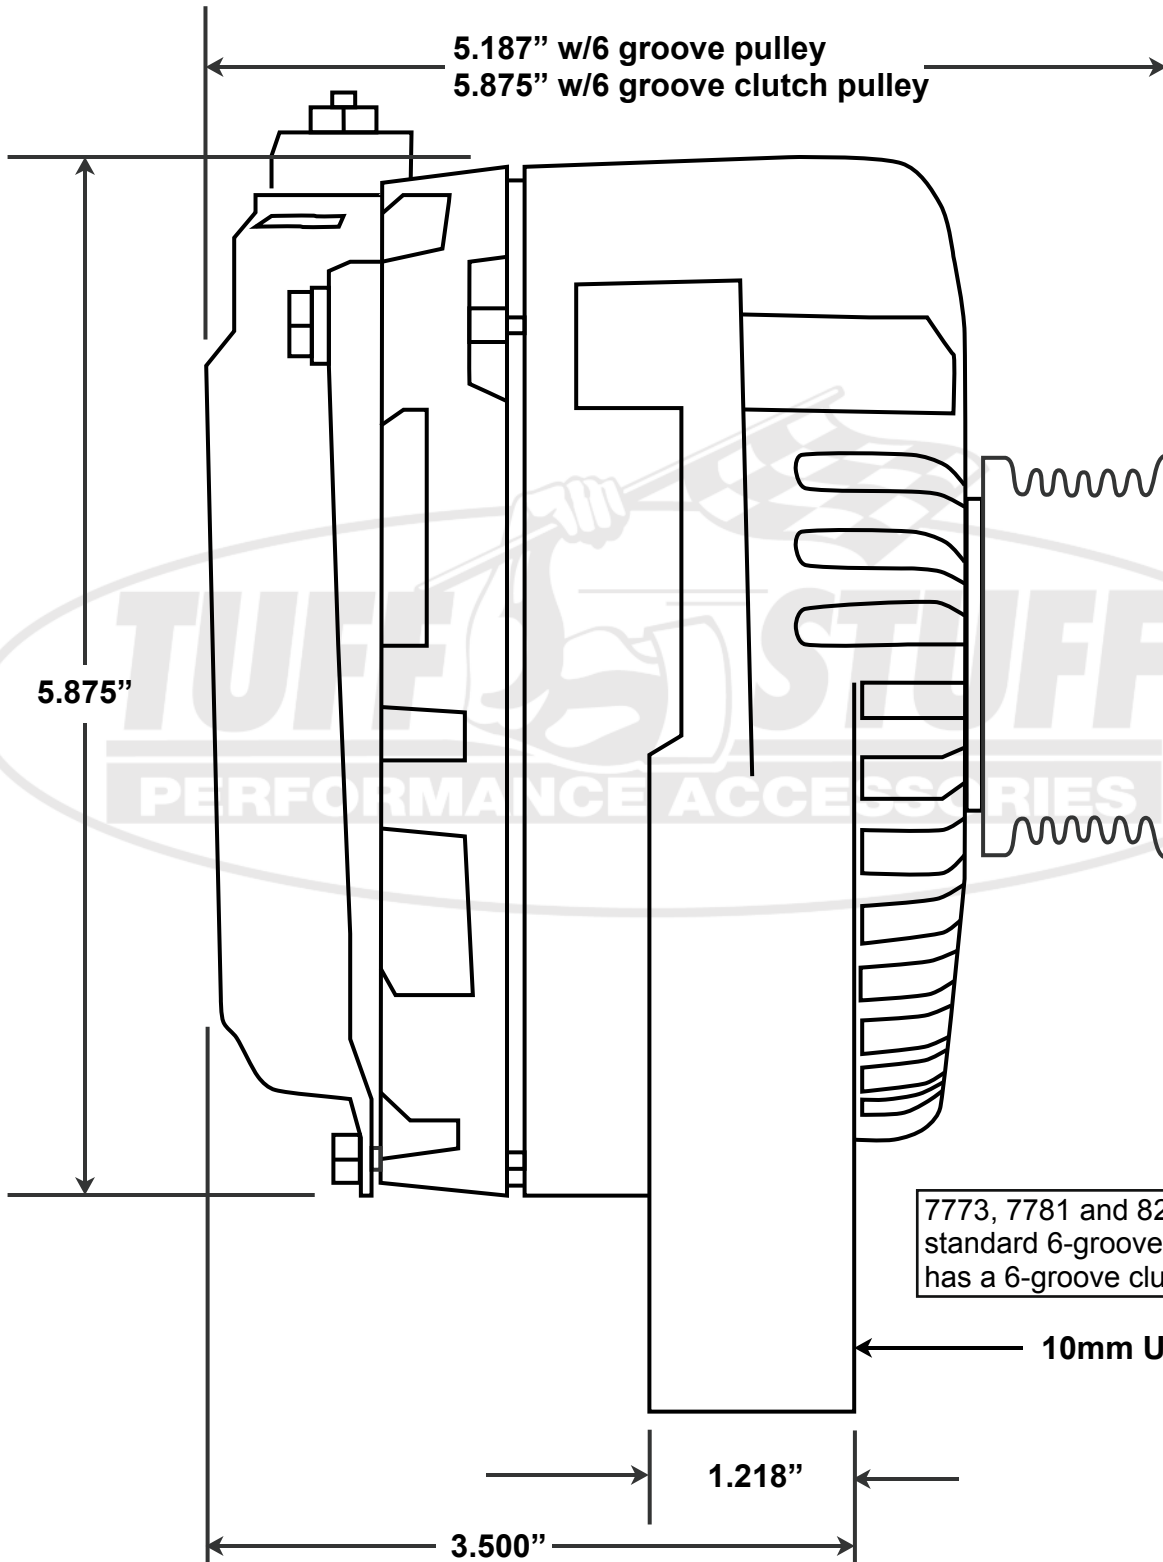

# 7773, 7781, 8251, 8436 ALTERNATOR DIMENSIONS

7773, 7781 and 8251 have a standard 6-groove pulley. 8436 has a 6-groove clutch pulley.

# 7773, 7781, 8251, 8436 ALTERNATOR DIMENSIONS