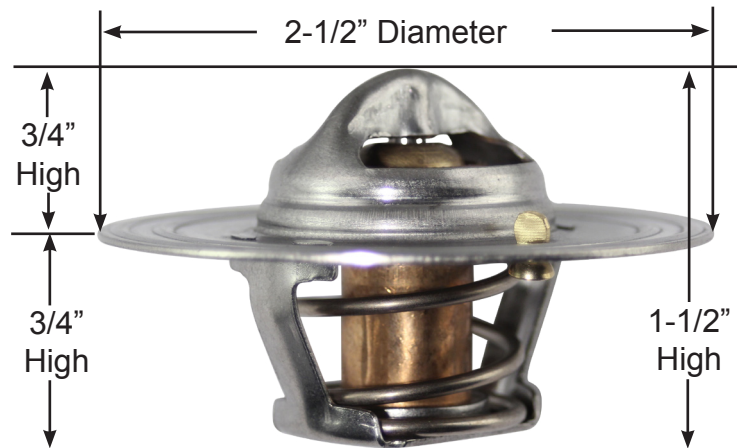

THERMOSTAT DIMENSIONS

900160, 900180, 900195
1946-1995 GM, Ford, AMC & Jeep

910180
1953-1980 Chrysler, Dodge & Plymouth

Tuff Stuff Performance Accessories, Ltd. 9004 Madison Ave., Cleveland, Ohio 44102
Phone 216-961-1800 info@tuffstuffperformance.com www.tuffstuffperformance.com ©2020