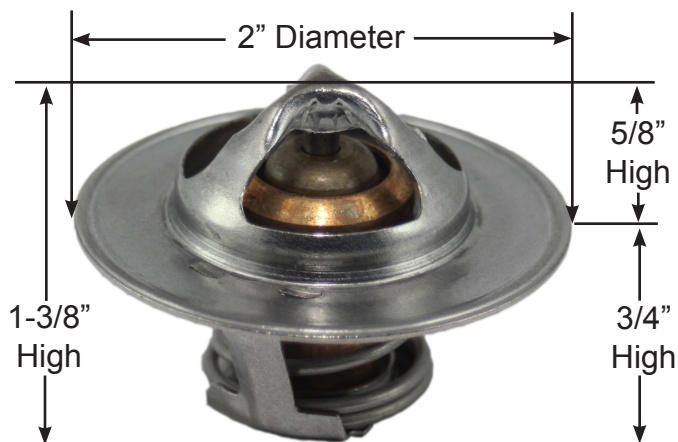

THERMOSTAT DIMENSIONS

900160, 900180, 900195
1946-1995 GM, Ford, AMC & Jeep

910180
1953-1980 Chrysler, Dodge & Plymouth

Tuff Stuff Performance Accessories, Ltd. 9004 Madison Ave., Cleveland, Ohio 44102
Phone 216-961-1800 info@tuffstuffperformance.com www.tuffstuffperformance.com ©2020