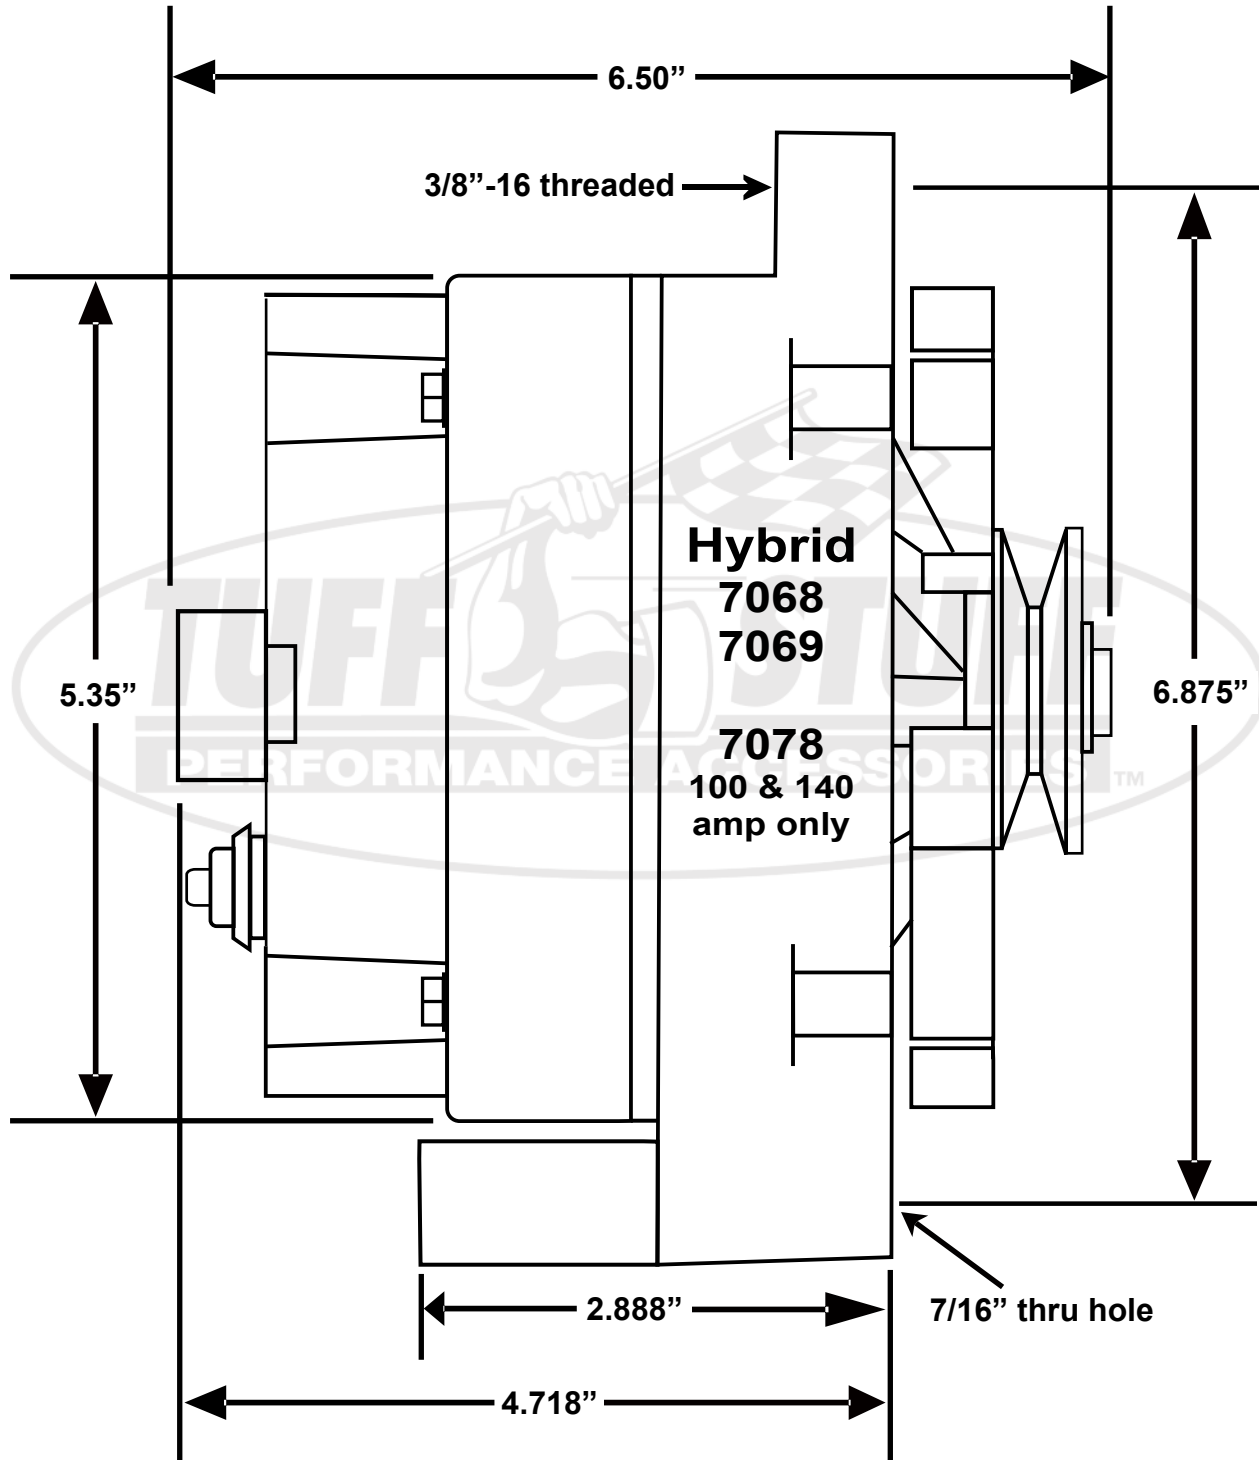

7068, 7069, 7078 HYBRID ALTERNATOR DIMENSIONS

6G Pulley add 1.100" to overall width, Bullet nose option add 0.920" to overall width.