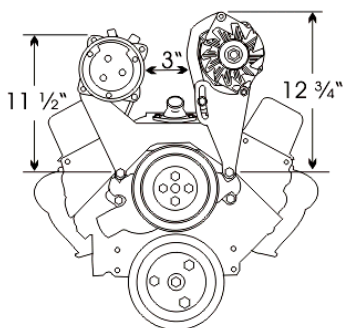

7667B - 8493B
SBC Short