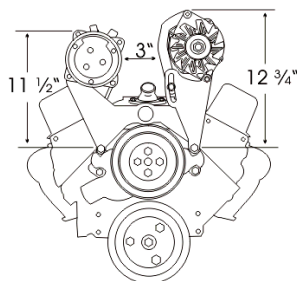

7668B - 8494B
SBC Long