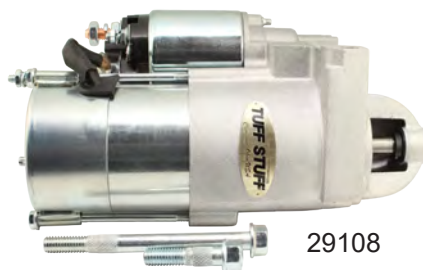

HIGH TORQUE STARTERS

- High torque starters are more efficient and provide long term dependability
- Made from all new components, not remanufactured
- 100% Load tested - meets or exceed OEM specifications
- 12 Volt negative ground

#29105 Permanent Magnet Gear Reduction for inboard motor, staggered mounting holes

Replaces: Arco 30433
Indmar S571006
Mallory 9-15907
Mercury 50-807904A1, 50-863007A1
MES 5398MHT
Sierra 18-6275-1
Volvo 3860566, 3857747

#29106 I/O & inboard GM / OMC V6 & V8

Replaces: Arco 30118, 30119, 30124, 30450
Chris-Craft 16.61-00042
Mallory 9-15903,
Mercury 50-17251A3, 50-76965A4, 50-77328A3,
50-99417A2, 50-99419A3, 50-808011A1,
50-808011A4, 50-99418A2, 50-12177A2
MES 5314M, 5323M
OMC 981078, 982121, 983444, 983790, 985966
Sierra 18-5910, 18-5911
Volvo 855326, 834893

#29107 Permanent Magnet Stagered Mounting Holes

Replaces: Aqua 2828
Arco 30450, 30470
Indmar S571004
Mallory 9-15900
Mercury 50-806964A2, 50-812428A3,
50-812604A2, 50-822330A2, 50-864340A2,
MES 5399M
OMC 3854751
Sierra 18-5913, 18-5913-1
Volvo 38560004, 38560004-1, 3587625-10,
3854751, 3260764

#29108 Permanent Magnet

Replaces: Aqua 2829
Arco 30460
Mallory 9-15901
Mercury 50-806963A4, 50-806965A2,
50-806965A4
MES 5401M
OMC 988217
Sierra 18-5919, 18-5919-1
Volvo 38560003-3, 38560003

29108