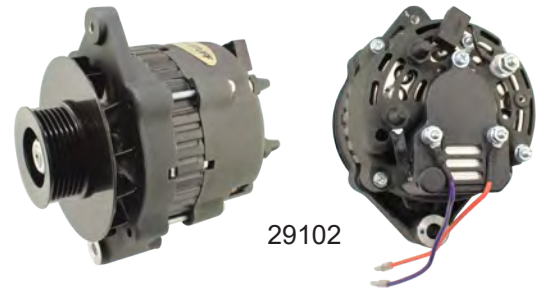

# HIGH OUTPUT ALTERNATORS

- High output alternators provide long term dependability
- Made from all new components, not remanufactured
- Flames arrestor screen for safety
- Meets or exceed OEM specifications
- 12 Volt negative ground

## #29101 Mercruiser stern drive, 55 amp, 1 groove pulley, black finish

Replaces: Arco 60050, 60125  
Indmar S755024  
Mallory 9-19101  
Mercury 12449A1, 12449, 817119A1,  
817119A4, 929497, 98555A1  
MES 3144M  
Sierra 18-5966

## #29102 GM V6 & V8, 55 amp, 6 groove pulley, black finish

Replaces: Arco 60055  
GLM 11610  
Mercury 807652T  
Mallory 9-19102  
MES 3145M  
Sierra 18-5967

29102

## #29103 Mercruiser stern drive, 65 amp, 1 groove pulley, black finish

Replaces: Arco 60065  
Mallory 9-19103  
Mercury 817119A1, 817119A4, 805884T  
MES 3159M  
Sierra 18-5965

29103