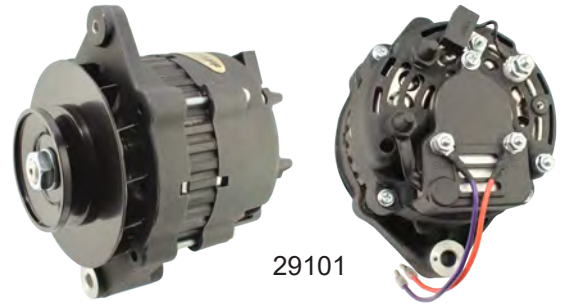

# HIGH OUTPUT ALTERNATORS

- High output alternators provide long term dependability
- Made from all new components, not remanufactured
- Flames arrestor screen for safety
- Meets or exceed OEM specifications
- 12 Volt negative ground

## #29101 Mercruiser stern drive, 55 amp, 1 groove pulley, black finish

Replaces: Arco 60050, 60125  
Indmar S755024  
Mallory 9-19101  
Mercury 12449A1, 12449, 817119A1,  
817119A4, 929497, 98555A1  
MES 3144M  
Sierra 18-5966

## #29102 GM V6 & V8, 55 amp, 6 groove pulley, black finish

Replaces: Arco 60055  
GLM 11610  
Mercury 807652T  
Mallory 9-19102  
MES 3145M  
Sierra 18-5967

29102

## #29103 Mercruiser stern drive, 65 amp, 1 groove pulley, black finish

Replaces: Arco 60065  
Mallory 9-19103  
Mercury 817119A1, 817119A4, 805884T  
MES 3159M  
Sierra 18-5965

29103